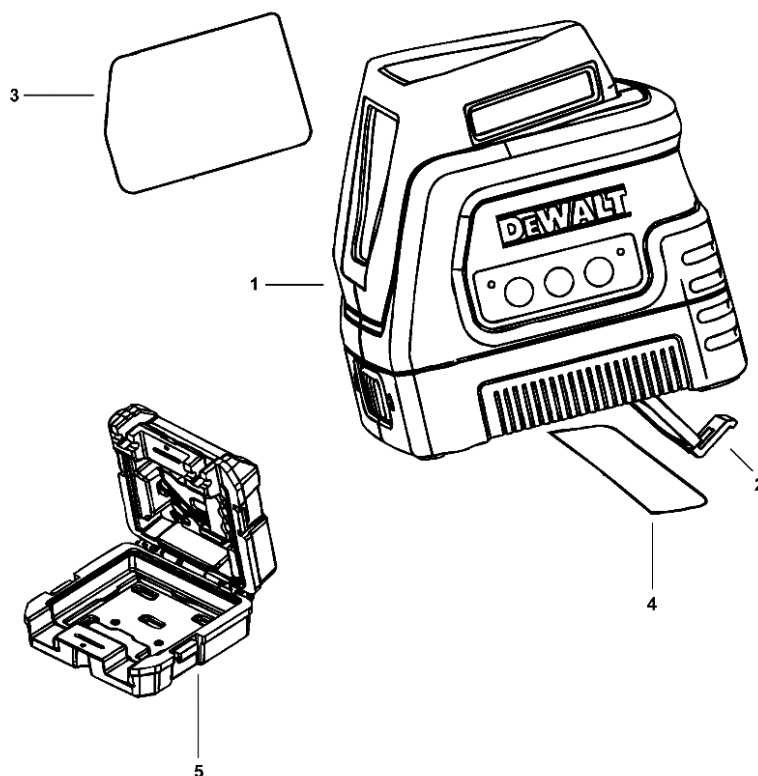

Part Lists & Scheme Level laser 15.0 m, 0.4 mm/ 1 m, DEWALT DW0811

©

Item No.	Product Number	Qty Per	Product Description	Type
1	5140142-49	1	EXCHANGE UNIT	DW0811
2	5140142-50	1	DOOR	
3	5140142-51	1	RATING PLATE	
4	5140142-52	1	WARNING LABEL	
5	5140142-53	1	KITBOX	DW0811